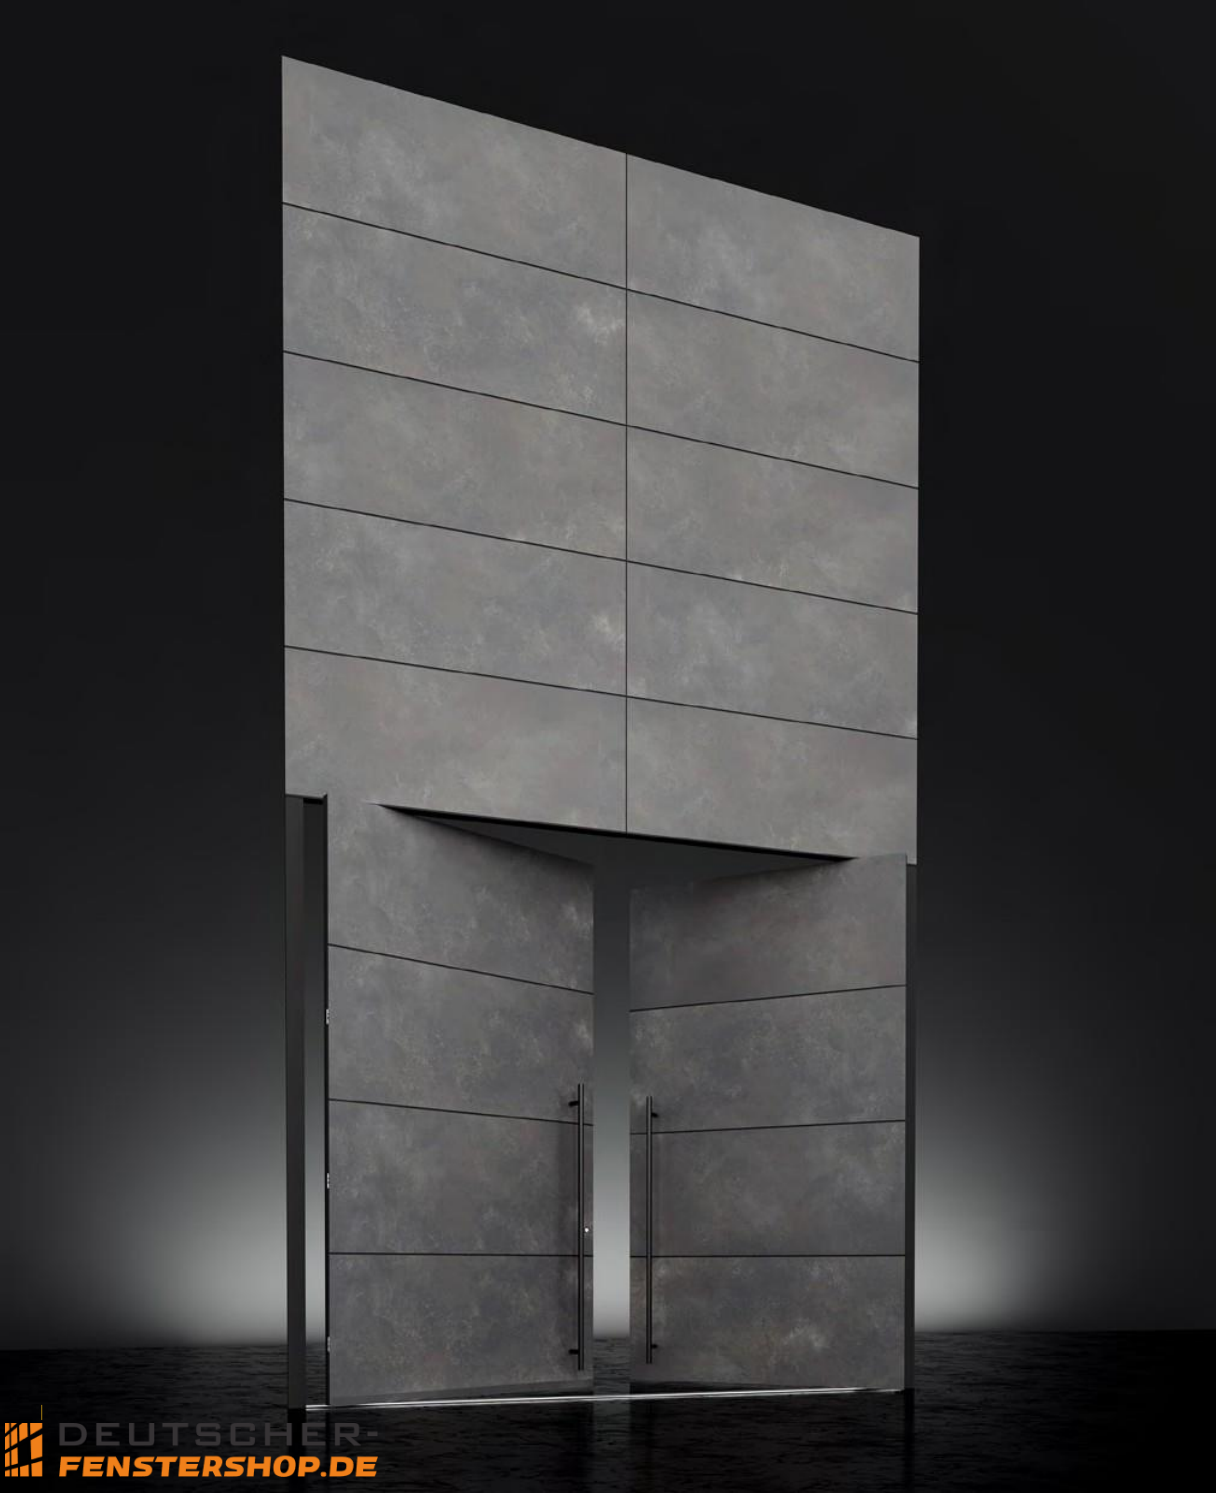

Unique door jewelry

Details

For the love of details...

MODEL
Alto

Liquid metal
Textured Nickel

MODEL
Sierra

Wood effect
Black Wood

MODEL
Sierra