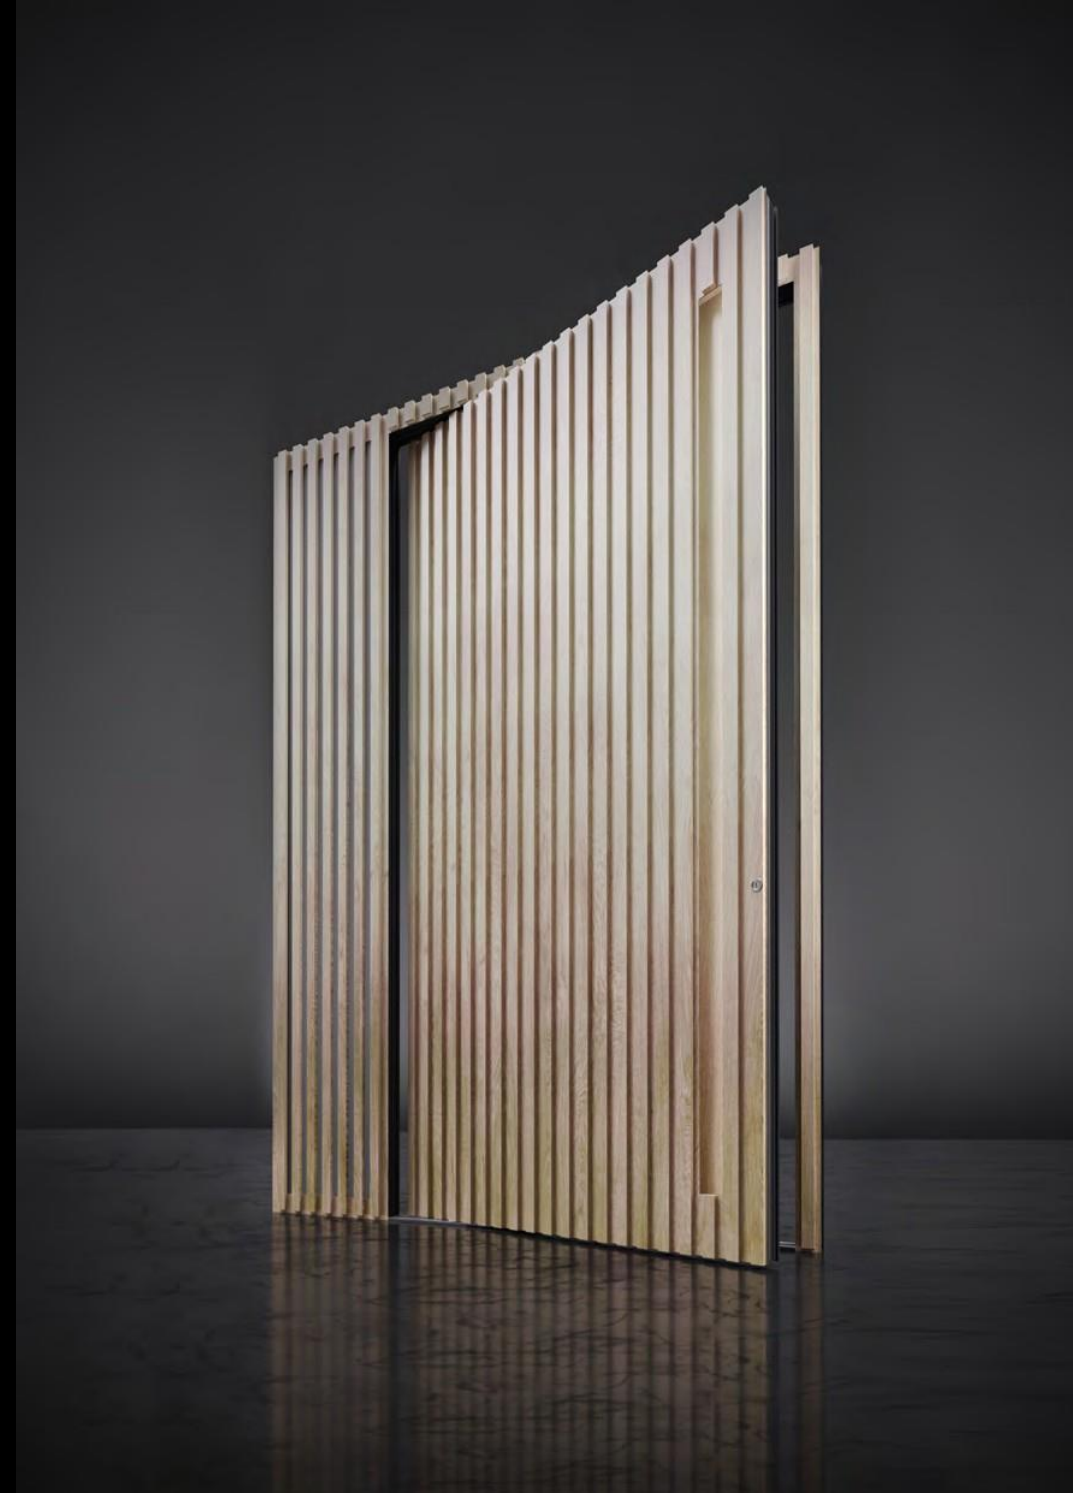

Ceramic
Ossido Bruno

MODEL
Marrone

Liquid metal
***Antique Textured
Bronze***

MODEL
equilibrium

Ceramic
Nero Greco

MODEL
Terra light

Wood effect
Turner Oak

MODEL
Darude