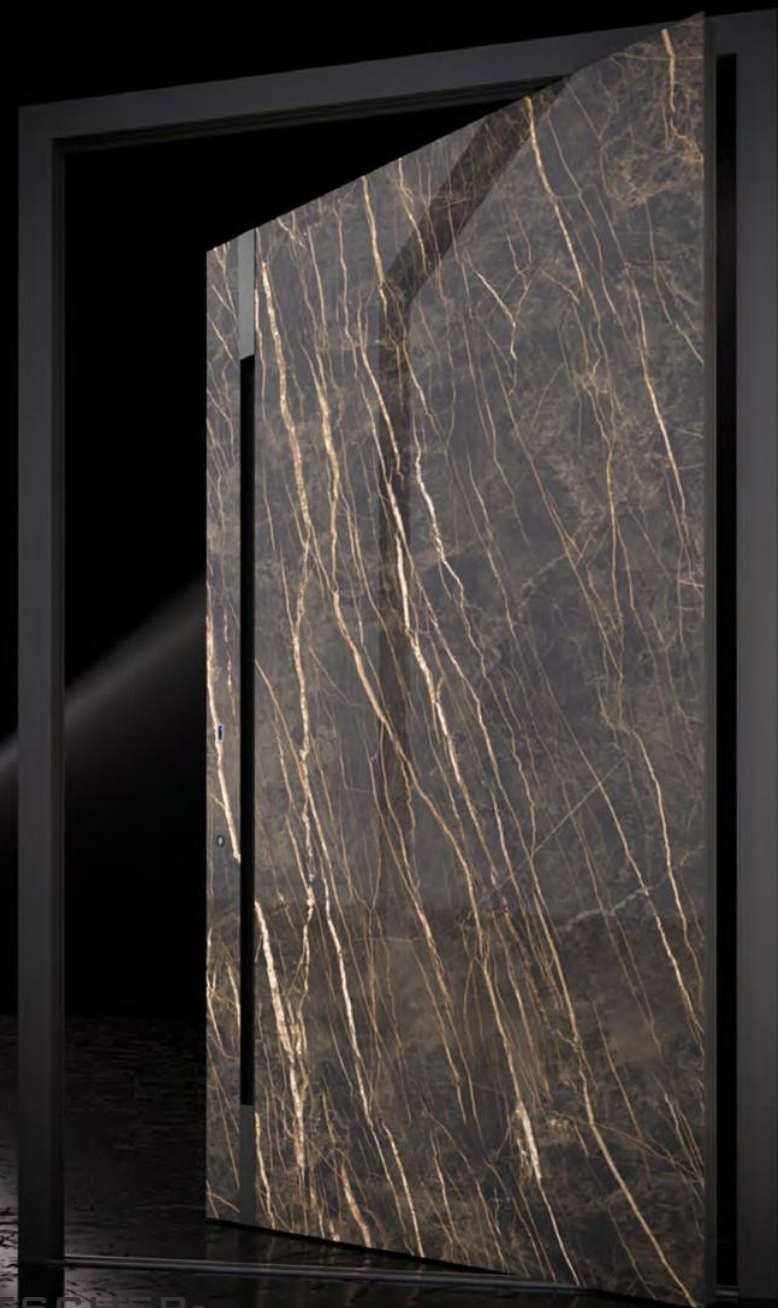

Coating
Corten Steel

MODEL
Noir

Glass
ESG Black Glass

MODEL
Invictus

Colour
RAL 9005 matt

Invictus

MODEL
Thunder

Ceramic
Noir Desire